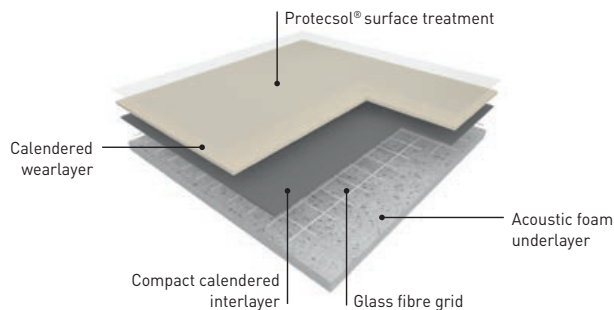

TARALAY IMPRESSION COMFORT

TARALAY IMPRESSION COMPACT

TARALAY UNI COMFORT

TARALAY IMPRESSION COMFORT

TARALAY IMPRESSION COMFORT is an acoustic multi-layered vinyl floor covering, available in 2m wide sheets, with a group T wear rating.