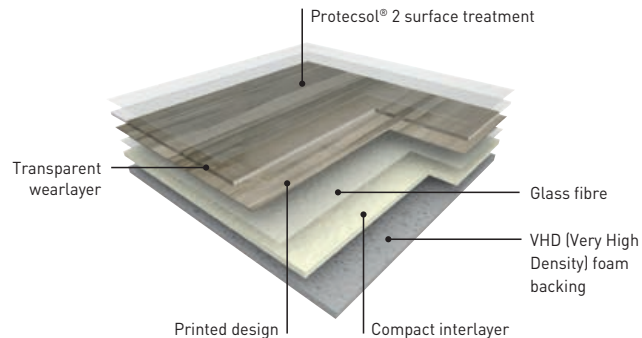

TARALAY IMPRESSION COMFORT

TARALAY IMPRESSION COMPACT

TARALAY UNI COMFORT

TARALAY IMPRESSION COMFORT

TARALAY IMPRESSION COMFORT is an acoustic multi-layered vinyl floor covering, available in 2m wide sheets, with a group T wear rating.