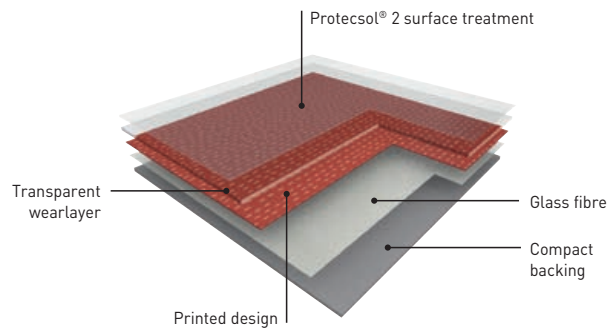

TARALAY IMPRESSION COMFORT

TARALAY IMPRESSION COMPACT

TARALAY UNI COMFORT

TARALAY IMPRESSION COMFORT

TARALAY IMPRESSION COMFORT is an acoustic multi-layered vinyl floor covering, available in 2m wide sheets, with a group T wear rating.